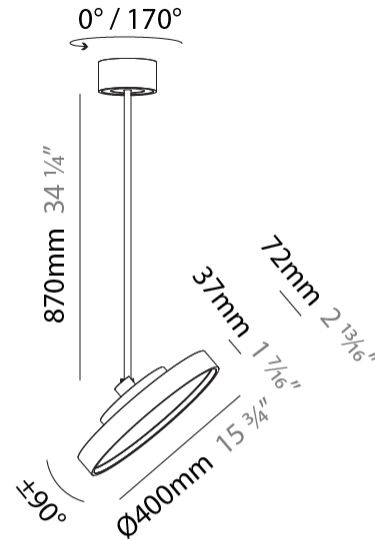

GENERAL

Series: Sign Diva Flex
Subseries: Sign Diva Flex Korona
Brand: Prolicht
Division: Architectural
Mounting Type: Suspension
Mounting Location: Ceiling
Subcategory: Pendant

PHYSICAL

Shape: Round
Diameter (mm): 400
Diameter (in): 15 3/4
Height (mm): 870
Height (in): 34 1/4
Light Distribution: Adjustable / Direct
Weight (kg): 3.5
Weight (lbs): 7.7
Diffuser: PMMA - Opal / Micro-Prism / Sparkling Secret / Vintage Industrial
Fixture Finish: SSR / BKV / CWI / CRY / HAB / UFT / ITA / RUA / FTG / MYG / LOD / PUS / FRO / FUP / KIA / POP / BLS / SPG / MEY / GOH / GUM / CHC / COM / ABZ / JAG / OBR / MOS / ROR
Fixture Material: Extruded Aluminum / Steel

ELECTRICAL

Lamp Type: LED (Zhaga Standard)
Input Wattage (W): 19.8
Total Output Wattage (W): 18
Dimming: Tri-Mode (Non-Dimming and Phase Dimming (120Vac only) and 0-10V Dimming)
Driver Included: Yes
Driver Location: Integrated
Driver Type: Constant Current - Universal
Driver Class: Class 2
Input Voltage (V): 120 - 277
Constant Current (MA): 500

LED

Color Temperature (°K): 2700 / 3000 / 3500 / 4000
Max. Delivered Lumen (lm): 1807 / 1943 / 1951 / 1991
Nominal Lumen (lm): 2250 / 2420 / 2430 / 2480
CRI: >90 CRI
Lamp Life (hrs): 50000

OPTICAL

RATINGS AND CERTIFICATIONS

Certified By: Certified for North American Standards
IP rating: IP20