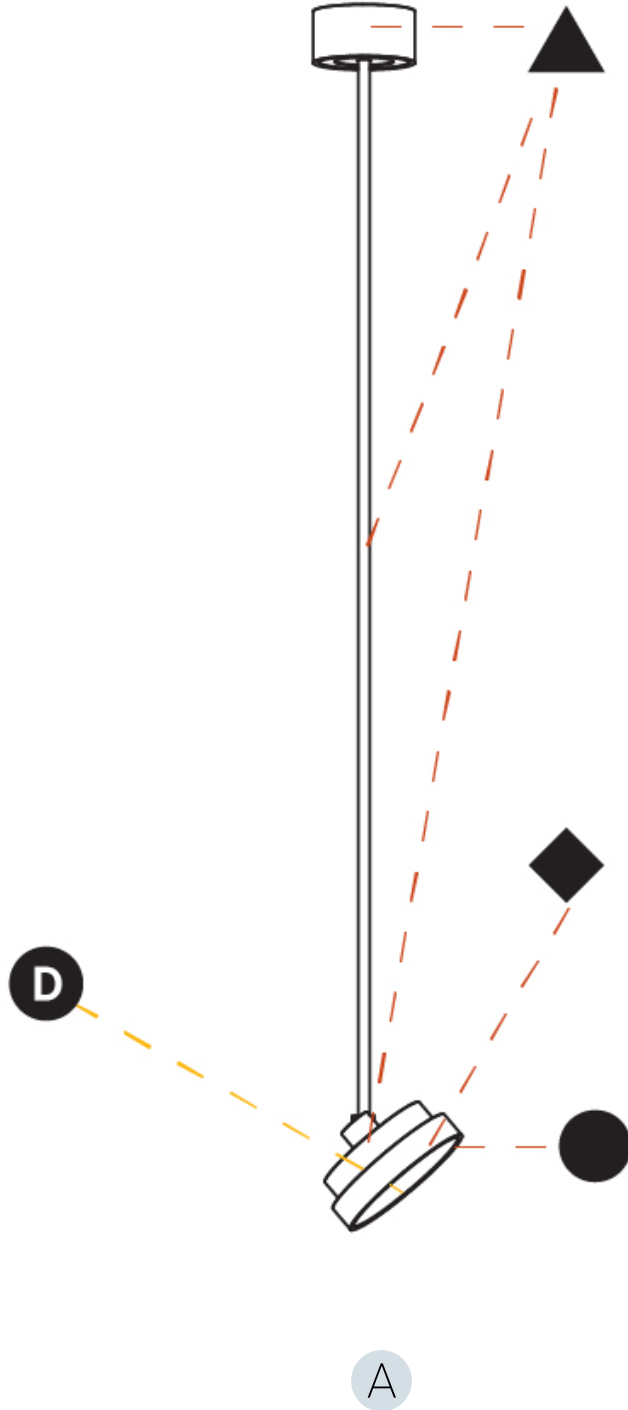

SIGN DIVA FLEX KORONA SUSPENSION

A30862-

PROJECT	_____
TYPE	_____
SPECIFIER	_____
QUANTITY	_____
DATE	_____