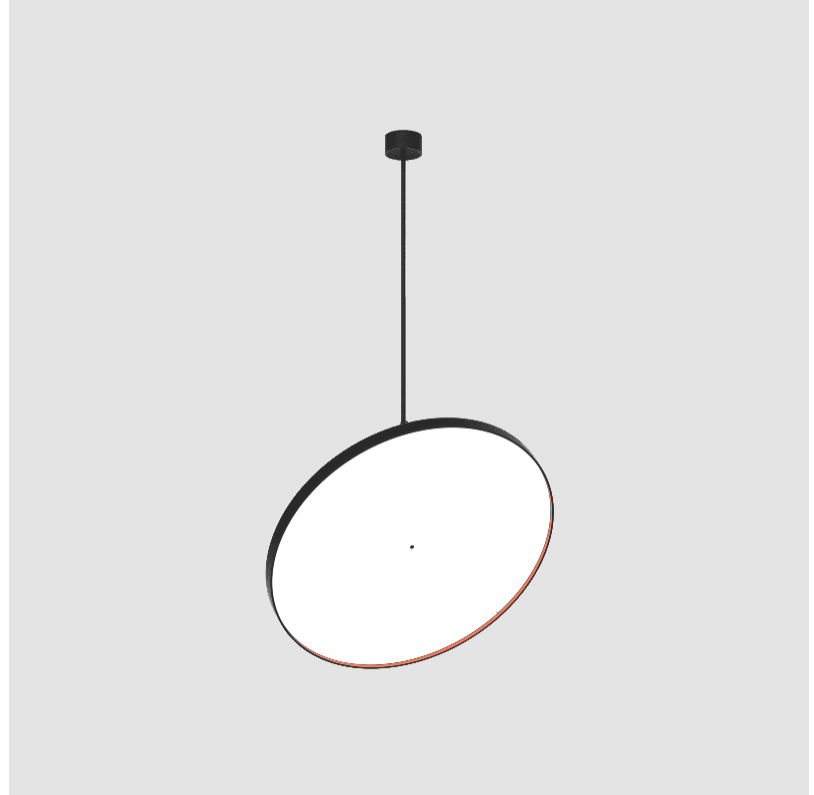

GENERAL

Series: Sign Diva Flex
Subseries: Sign Diva Flex Korona
Brand: Prolicht
Division: Architectural
Mounting Type: Suspension
Mounting Location: Ceiling
Subcategory: Pendant

PHYSICAL

Shape: Round
Diameter (mm): 1100
Diameter (in): 43 5/16
Height (mm): 1620
Height (in): 63 3/4
Light Distribution: Adjustable / Direct
Weight (kg): 15.5
Weight (lbs): 34.1
Diffuser: PMMA - Opal / Micro-Prism / Sparkling Secret / Vintage Industrial
Fixture Finish: SSR / BKV / CWI / CRY / HAB / UFT / ITA / RUA / FTG / MYG / LOD / PUS / FRO / FUP / KIA / POP / BLS / SPG / MEY / GOH / GUM / CHC / COM / ABZ / JAG / OBR / MOS / ROR
Fixture Material: Extruded Aluminum / Steel

ELECTRICAL

Lamp Type: LED (Zhaga Standard)
Input Wattage (W): 145
Total Output Wattage (W): 135
Dimming: Tri-Mode (Non-Dimming and Phase Dimming (120Vac only) and 0-10V Dimming)
Driver Included: Yes
Driver Location: Integrated
Driver Type: Constant Current - Universal
Driver Class: Class 2
Input Voltage (V): 120 - 277
Constant Current (MA): 600

LED

Color Temperature (°K): 2700 / 3000 / 3500 / 4000
Max. Delivered Lumen (lm): 16002 / 17172 / 19937 / 20344
Nominal Lumen (lm): 18992 / 20305 / 23575 / 24056
CRI: >90 CRI
Lamp Life (hrs): 50000

OPTICAL

Adjustability: Rotational 170°; Tilt 90°

RATINGS AND CERTIFICATIONS

Certified By: Certified for North American Standards
IP rating: IP20